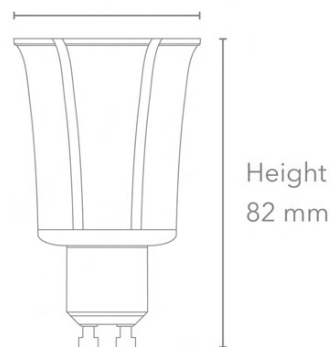

### Geometric Data

Diameter (mm)

Length (mm)

Weight (g)

### Photometric Data

Luminous flux (lm)

CRI

CCT

Luminous Intensity (cd)

Beamangle (°)

Lifetime

Diameter 50 mm