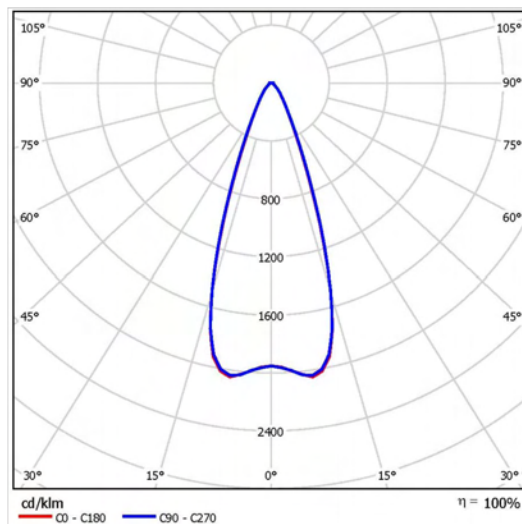

### Geometric Data

Diameter (mm)

Length (mm)

Weight (g)

### Photometric Data

Luminous flux (lm)

CRI

CCT

Luminous Intensity (cd)

Beamangle (°)

Lifetime

Diameter 50 mm