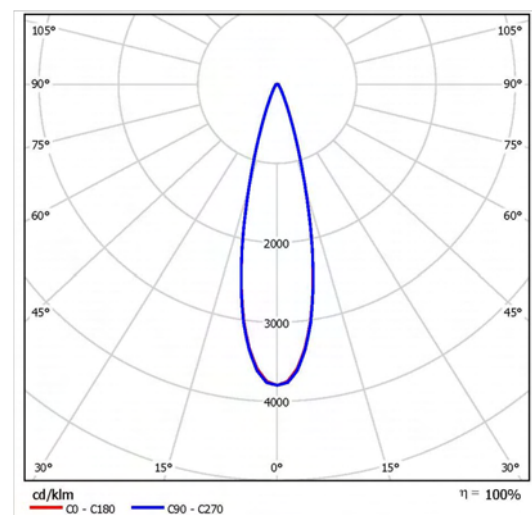

General Data

Lamp socket

Design

Geometric Data

Diameter (mm)

Length (mm)

Weight (g)

Electric Data

Wattage

Voltage

Power Factor

Operating frequency

Photometric Data

Luminous flux (lm)

CRI

CCT

Luminous Intensity (cd)

Beamangle (°)

Lifetime

Diameter 48.5 mm

Order Code

Technical Packaging Details

Barcode

EAN 128