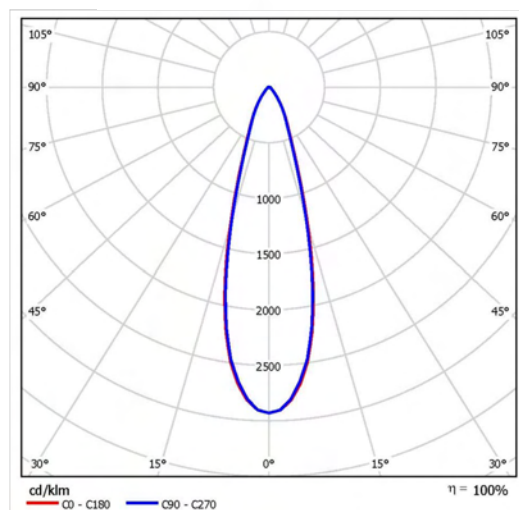

General Data

Lamp socket

Design

Geometric Data

Diameter (mm)

Length (mm)

Weight (g)

Electric Data

Wattage

Voltage

Power Factor

Operating frequency

Photometric Data

Luminous flux (lm)

CRI

CCT

Luminous Intensity (cd)

Beamangle (°)

Lifetime

Diameter 60 mm

Height
94 mm

Order Code

Technical Packaging Details

Barcode