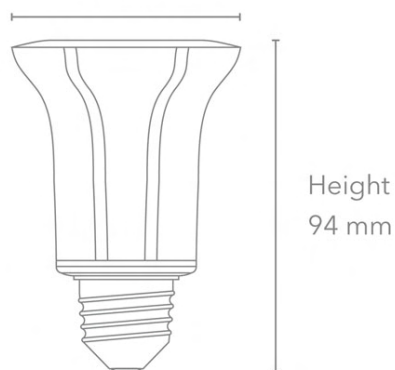

General Data

Lamp socket

Design

Geometric Data

Diameter (mm)

Length (mm)

Weight (g)

Electric Data

Luminous Intensity (cd)

Beamangle (°)

Lifetime

Diameter 60 mm

Height
94 mm

Order Code

Technical Packaging Details

Barcode