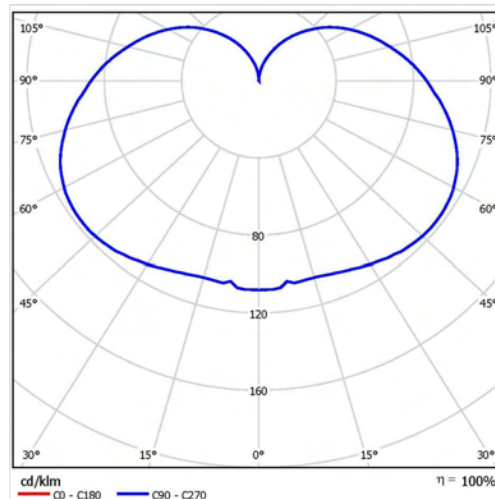

General Data

Lamp socket

Design

Geometric Data

Diameter (mm)

Length (mm)

Weight (g)

Electric Data

Wattage

Voltage

Power Factor

Operating frequency

Photometric Data

Luminous flux (lm)

CRI

CCT

Luminous Intensity (cd)

Beamangle (°)

Lifetime

Diameter 41 mm

Height
111 mm

Order Code

Technical Packaging Details

Barcode