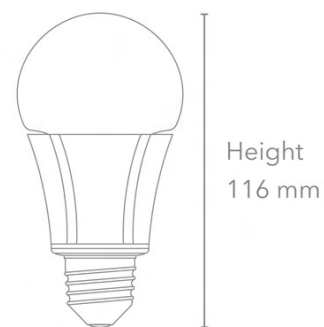

**General Data**

Lamp socket

Design

**Geometric Data**

Diameter (mm)

Length (mm)

Weight (g)

**Electric Data**

Wattage

Voltage

Power Factor

Operating frequency

**Photometric Data**

Luminous flux (lm)

CRI

CCT

Luminous Intensity (cd)

Beamangle (°)

Lifetime

Diameter 56 mm

Order Code

---