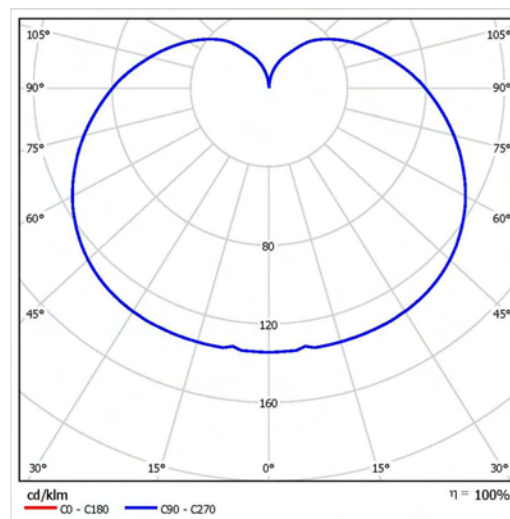

**General Data**

Lamp socket

Design

**Geometric Data**

Diameter (mm)

Length (mm)

Weight (g)

**Electric Data**

Wattage

Voltage

Power Factor

Operating frequency

**Photometric Data**

Luminous flux (lm)

CRI

CCT

Luminous Intensity (cd)

Beamangle (°)

Lifetime

Diameter 56 mm

Order Code

---